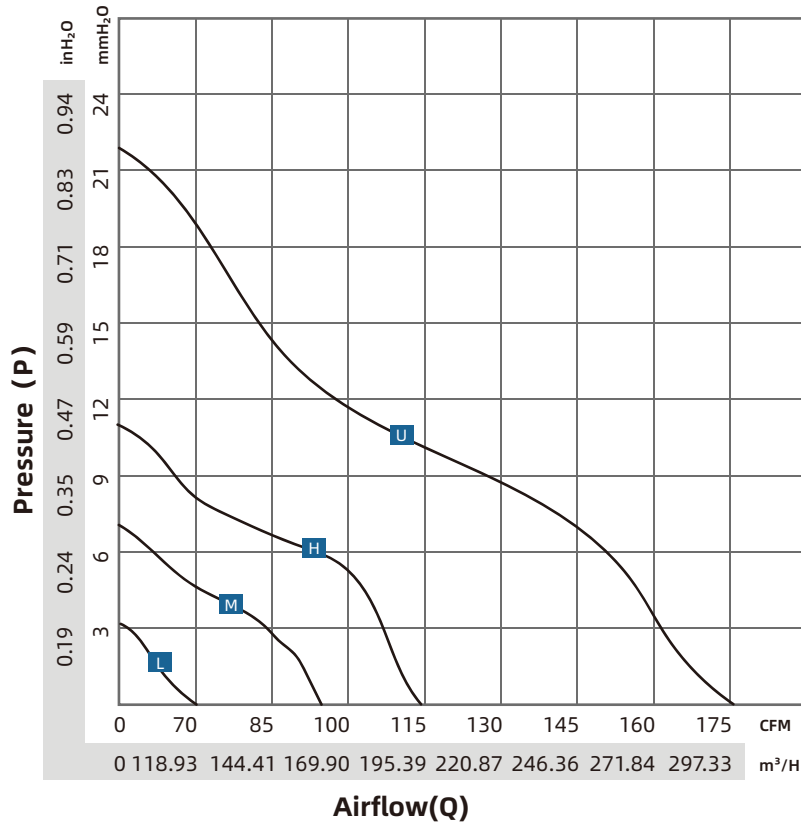

### Features

- Power Supply:5/12/24V Customizable
- Rotation:Clockwise when facing label
- Operating:Continuous
- Bearings:Ball/oil/Sleeve
- Connection Method:AWG24 specification wire
- Insulation Class:Class B
- Motor:RUIAPPLE Brushless (BLDC)
- Insulation Resistance:10M/500V DC
- Voltage Strength:2 minutes/500AVC - 5mA
- Humidity Range:RH 20% - RH 75%
- Storage Temperature:- 20°C to +75°C
- Operating Temperature:-10°C to +70°
- Maximum:50,000hours

# RA-DC12038

Model	P-Q	Voltage	Current	Power	Speed	Noise	Air Flow	Air Flow	Pressure
No.	P-Q Curve	V	A	W	RPM	dBA	CFM	M <sup>3</sup> /H	mm-H <sub>2</sub> O
RA-DC12038Lx12	L	12	0.17	2.04	2000	35.7	70.20	119.30	3.05
RA-DC12038Lx24		24	0.13	3.12	2000				
RA-DC12038Mx12	M	12	0.27	3.24	2500	40.4	93.50	158.90	7.29
RA-DC12038Mx24		24	0.18	4.32	2500				
RA-DC12038Mx48		48	0.09	4.32	2500				
RA-DC12038Hx12	H	12	0.37	4.44	3000	45.4	114.30	194.30	11.34
RA-DC12038Hx24		24	0.23	5.52	3000				
RA-DC12038Hx48		48	0.14	6.72	3000				
RA-DC12038Ux12	U	12	1.20	14.40	4500	56.1	175.40	298.10	22.35
RA-DC12038Ux24		24	0.65	15.60	4500				
RA-DC12038Ux48		48	0.35	16.80	4500				