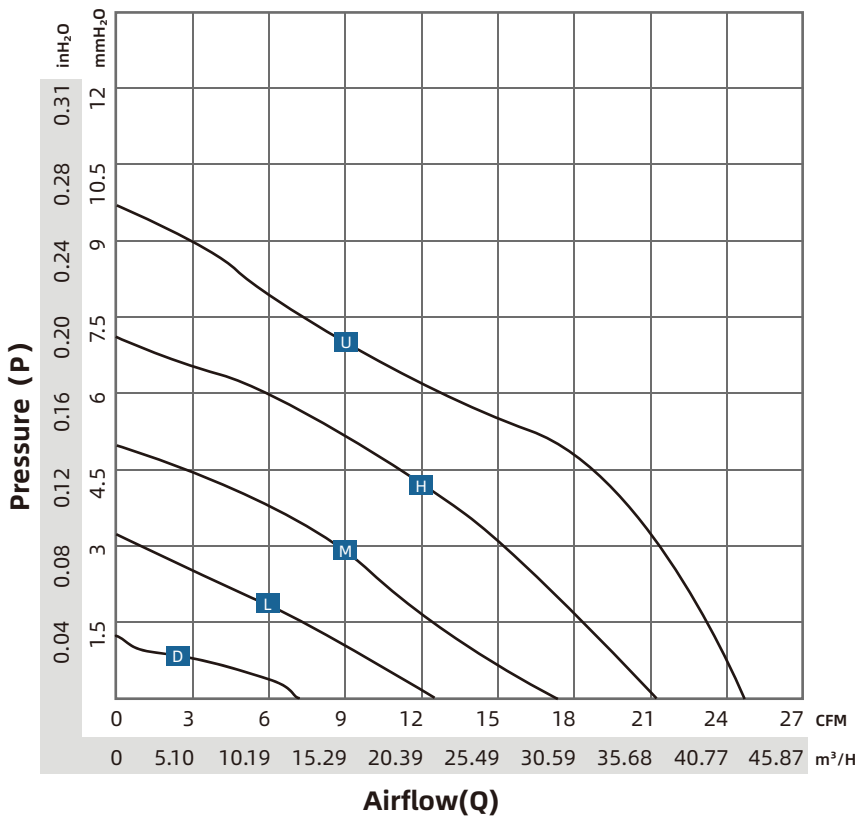

Certification

Options

- Normal/Fault alarm
- Closed-Loop
- Intermittent operation
- PWM speed control
- Lock (stall) protection
- Moisture Protection
- Connector add
- Soft/Delayed start
- Speed limit alarm
- Temperature start/stop
- Voltage speed control
- Reverse protection
- Maximum IP: 67