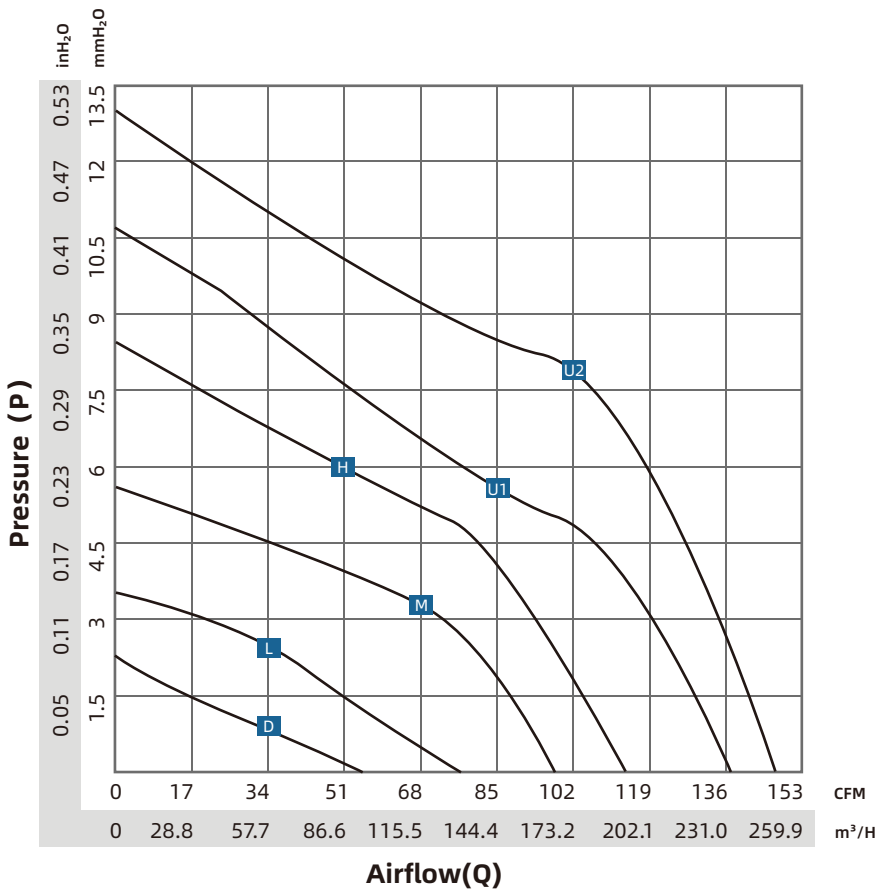

Certification

Options

- Normal/Fault alarm
- Closed-Loop
- Intermittent operation
- PWM speed control
- Lock (stall) protection
- Moisture Protection
- Connector add
- Soft/Delayed start
- Speed limit alarm
- Temperature start/stop
- Voltage speed control
- Reverse protection
- Maximum IP: 67