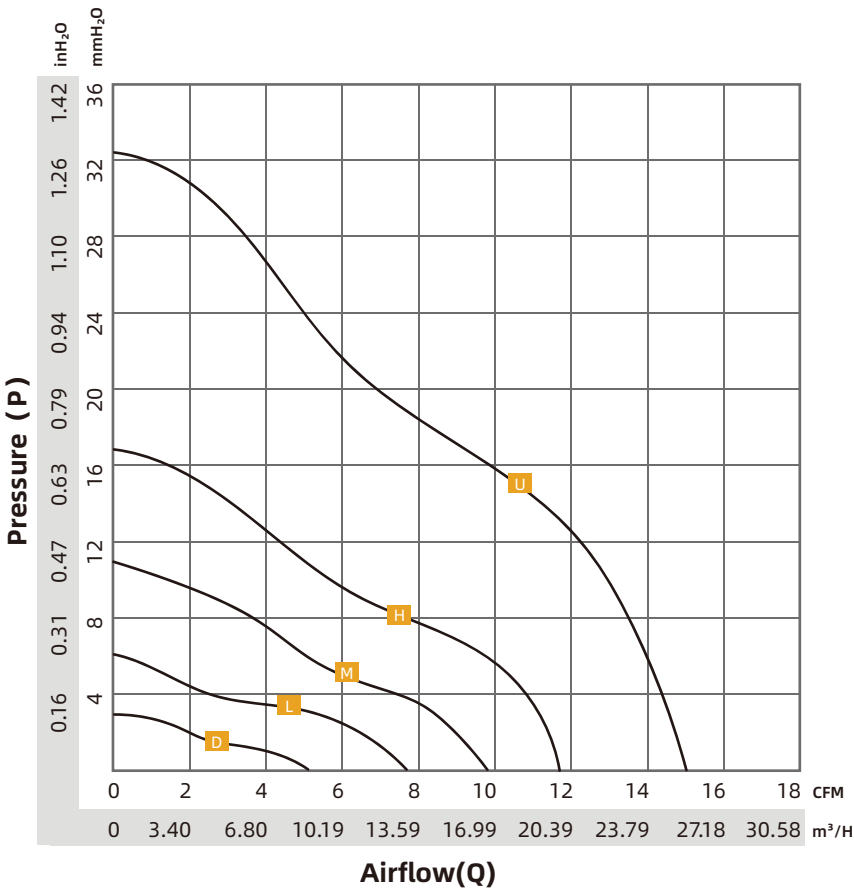

Certification

Options

- PWM speed control
- Voltage speed control
- Intermittent operation
- Temperature start/stop
- Speed limit alarm
- Closed-Loop
- Maximum IP: 68
- Constant Power
- Reverse protection
- Soft/Delayed start
- Lock (stall) protection
- Intermittent Start
- Normal/Fault alarm
- Feedback Signal
- Explosion Proof

Brand	RUIAPPLE/瑞安普
English	https://www.ruiapple-fan.com/Dc-Blower-Fans/DB-7530A.html
Chinese	https://www.ruiapple-fan.cn/Dc-Blower-Fans/DB-7530A.html