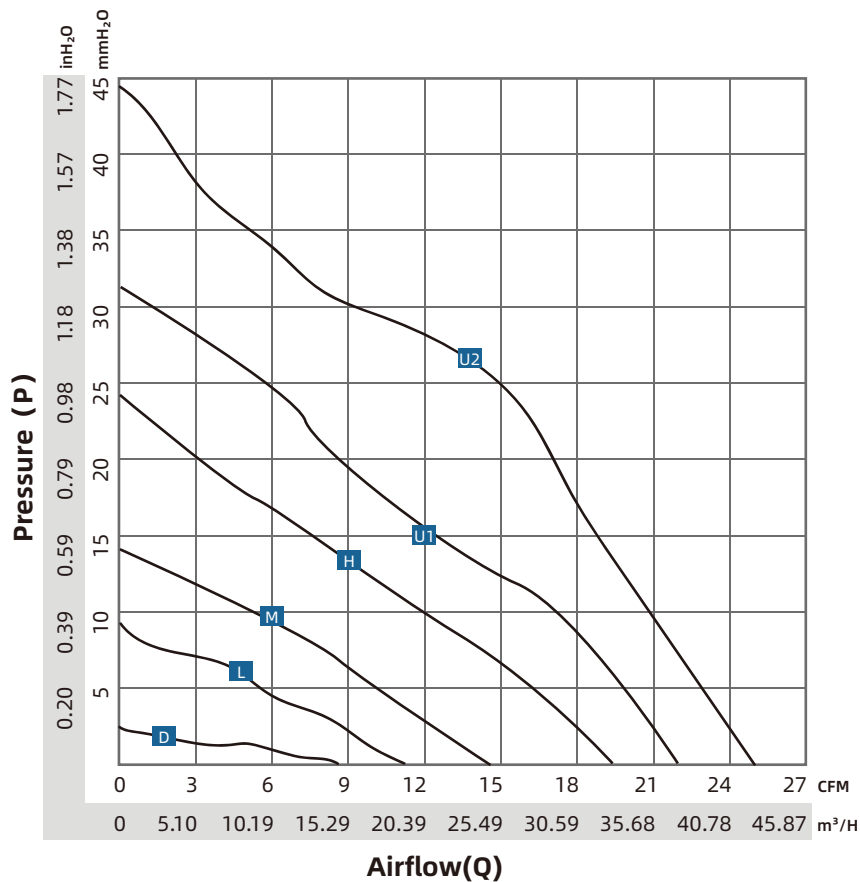

RA-DC4028

DC BRUSHLESS AXIAL FAN

CFM 8.6 ~ 25.7
40*40*28mm

Frame/Blade

- Frame:PBT
- Blade:PBT

Features

- Power Supply:5/12/24V Customizable
- Rotation:Clockwise when facing label
- Operating:Continuous
- Bearings:Ball/oil/Sleeve
- Connection Method:AWG24 specification wire
- Insulation Class:Class B
- Motor:RUIAPPLE Brushless (BLDC)
- Insulation Resistance:10M/500V DC
- Voltage Strength:2 minutes/500AVC - 5mA
- Humidity Range:RH 20% - RH 75%
- Storage Temperature:- 20°C to +75°C
- Operating Temperature:-10°C to +70°
- Maximum:50,000hours

Brand	RUIAPPLE/瑞安普
English	https://www.ruiapple-fan.com/DC-axial-fans/DC-4028.html
Chinese	https://www.ruiapple-fan.cn/DC-axial-fans/DC-4028.html

RA-DC4028

Model	P-Q	Voltage	Current	Power	Speed	Noise	Air Flow	Air Flow	Pressure
No.	P-Q Curve	V	A	W	RPM	dBA	CFM	M ³ /H	mm-H ₂ O
RA-DC4028Dx12	D	12	0.06	0.72	5000	24.6	8.60	14.61	3.57
RA-DC4028Dx24		24	0.03	0.72	5000				
RA-DC4028Lx12	L	12	0.13	1.56	8000	37.2	11.4	19.37	9.27
RA-DC4028Lx24		24	0.07	1.68	8000				
RA-DC4028Mx12	M	12	0.22	2.64	10000	43.3	14.5	24.64	14.33
RA-DC4028Mx24		24	0.11	2.64	10000				
RA-DC4028Hx12	H	12	0.34	4.08	13000	50.5	19.3	32.79	24.75
RA-DC4028Hx24		24	0.18	4.32	13000				
RA-DC4028U1x12	U1	12	0.45	5.40	15000	53.3	22.6	38.40	33.29
RA-DC4028U1x24		24	0.24	5.76	15000				
RA-DC4028U2x12	U2	12	0.70	8.40	17000	56.1	25.7	43.66	44.69
RA-DC4028U2x24		24	0.35	8.40	17000				

Model, (x) represents that the bearing is either a ball bearing (B) or Sleeve bearing (S), depending on customer requirements. For any customized design requirements for the mentioned products, please contact Ruiapple sales. For the latest product information, refer to announcements on the official Ruiapple website at www.ruiapple-fan.com.