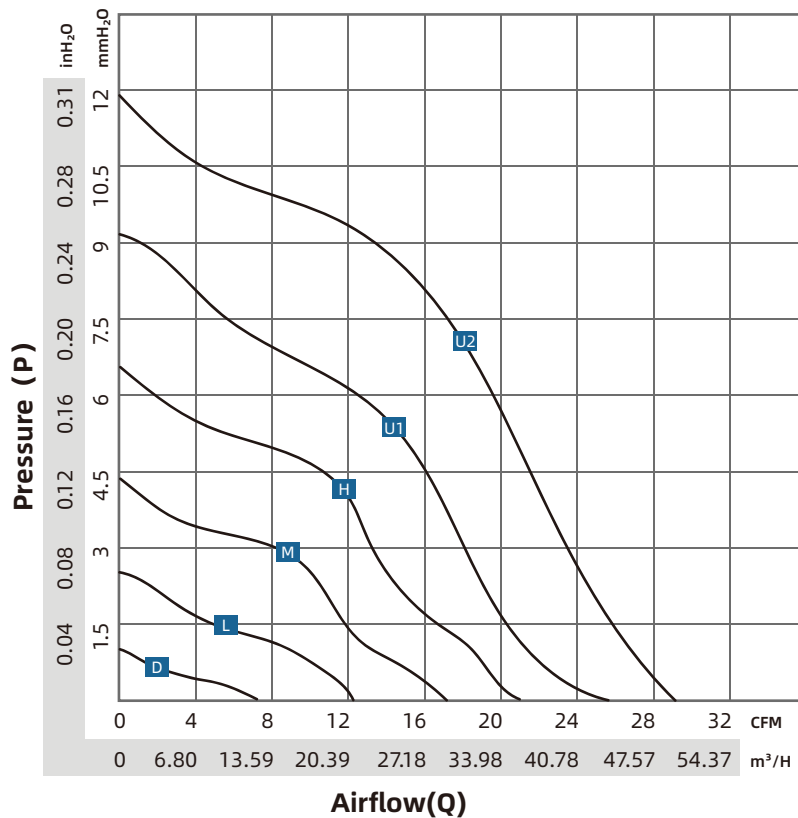

RA-DC6020

DC BRUSHLESS AXIAL FAN

CFM 7 ~ 29.5
60*60*20mm

Frame/Blade

- Frame:PBT
- Blade:PBT

Features

- Power Supply:5/12/24V Customizable
- Rotation:Clockwise when facing label
- Operating:Continuous
- Bearings:Ball/oil/Sleeve
- Connection Method:AWG24 specification wire
- Insulation Class:Class B
- Motor:RUIAPPLE Brushless (BLDC)
- Insulation Resistance:10M/500V DC
- Voltage Strength:2 minutes/500AVC - 5mA
- Humidity Range:RH 20% - RH 75%
- Storage Temperature:- 20°C to +75°C
- Operating Temperature:-10°C to +70°
- Maximum:50,000hours

Brand	RUIAPPLE/瑞安普
English	https://www.ruiapple-fan.com/DC-axial-fans/DC-6020.html
Chinese	https://www.ruiapple-fan.cn/DC-axial-fans/DC-6020.html

RA-DC6020

Model	P-Q	Voltage	Current	Power	Speed	Noise	Air Flow	Air Flow	Pressure
No.	P-Q Curve	V	A	W	RPM	dBA	CFM	M ³ /H	mm-H ₂ O
RA-DC6020Dx5	D	5	0.06	0.30	2000	22.5	7.00	11.89	1.01
RA-DC6020Dx12		12	0.05	0.60	2000				
RA-DC6020Lx5	L	5	0.11	0.55	3000	25.7	12.20	20.73	2.58
RA-DC6020Lx12		12	0.08	0.96	3000				
RA-DC6020Lx24		24	0.06	1.44	3000				
RA-DC6020Mx5	M	5	0.30	1.50	4000	33.6	17.20	29.22	4.43
RA-DC6020Mx12		12	0.08	0.96	4000				
RA-DC6020Mx24		24	0.06	1.44	4000				
RA-DC6020Hx12	H	12	0.15	1.80	5000	35.9	21.10	35.85	6.67
RA-DC6020Hx24		24	0.08	1.92	5000				
RA-DC6020U1x12	U1	12	0.18	2.16	6000	40.3	25.20	42.81	9.23
RA-DC6020U1x24		24	0.12	2.88	6000				
RA-DC6020U2x12	U2	12	0.30	3.60	7000	45.0	29.50	50.12	11.95
RA-DC6020U2x24		24	0.17	4.08	7000				

Model, (x) represents that the bearing is either a ball bearing (B) or Sleeve bearing (S), depending on customer requirements. For any customized design requirements for the mentioned products, please contact Ruiapple sales. For the latest product information, refer to announcements on the official Ruiapple website at www.ruiapple-fan.com.