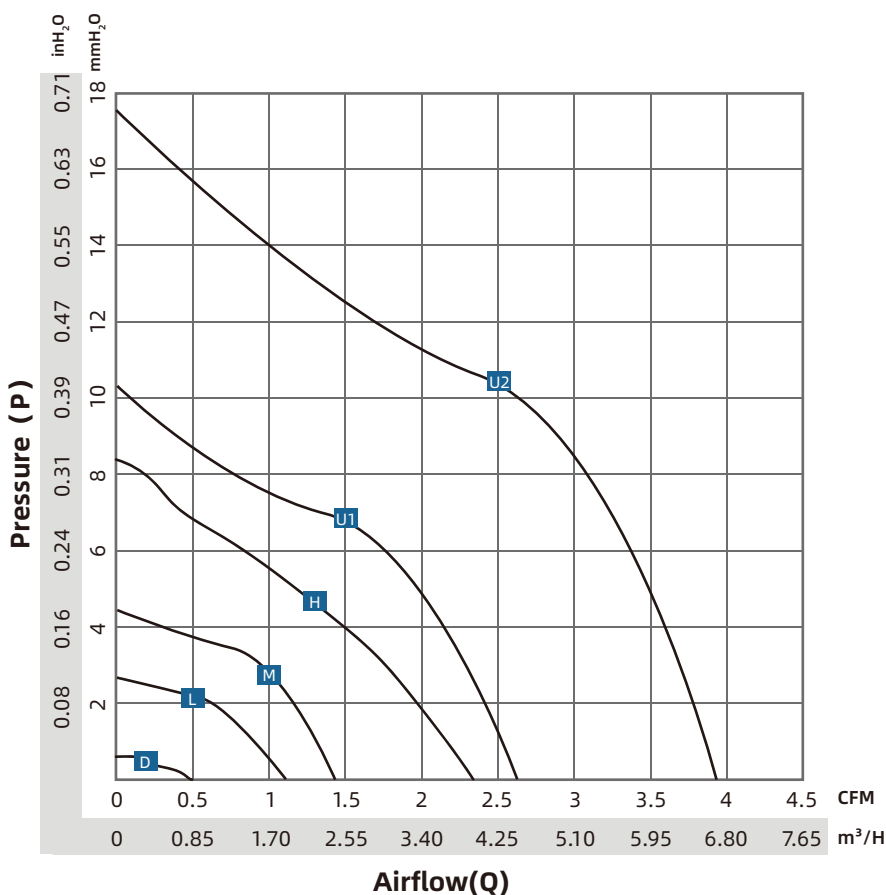

RA-DC2510

DC BRUSHLESS AXIAL FAN

CFM 0.5 ~ 3.9
25*25*10mm

Frame/Blade

- Frame:PBT
- Blade:PBT

Features

- Power Supply:5/12/24V Customizable
- Rotation:Clockwise when facing label
- Operating:Continuous
- Bearings:Ball/oil/Sleeve
- Connection Method:AWG24 specification wire
- Insulation Class:Class B
- Motor:RUIAPPLE Brushless (BLDC)
- Insulation Resistance:10M/500V DC
- Voltage Strength:2 minutes/500AVC - 5mA
- Humidity Range:RH 20% - RH 75%
- Storage Temperature:- 20°C to +75°C
- Operating Temperature:-10°C to +70°
- Maximum:50,000hours

Brand	RUIAPPLE/瑞安普
English	https://www.ruiapple-fan.com/DC-axial-fans/DC-2510.html
Chinese	https://www.ruiapple-fan.cn/DC-axial-fans/DC-2510.html

RA-DC2510

Model	P-Q	Voltage	Current	Power	Speed	Noise	Air Flow	Air Flow	Pressure
No.	P-Q Curve	V	A	W	RPM	dBA	CFM	M ³ /H	mm-H ₂ O
RA-DC2510Dx5		5	0.04	0.20	3000				
RA-DC2510Dx12	D	12	0.02	0.24	3000	23.2	0.50	0.85	0.37
RA-DC2510Dx24		24	0.02	0.48	3000				
RA-DC2510Lx5		5	0.10	0.50	8000				
RA-DC2510Lx12	L	12	0.06	0.72	8000	22.4	1.10	1.87	2.87
RA-DC2510Lx24		24	0.04	0.96	8000				
RA-DC2510Mx5		5	0.12	0.60	10000				
RA-DC2510Mx12	M	12	0.06	0.72	10000	25.3	1.40	2.38	4.41
RA-DC2510Mx24		24	0.04	0.96	10000				
RA-DC2510Hx5		5	0.14	0.70	13000				
RA-DC2510Hx12	H	12	0.09	1.08	13000	32.1	2.30	3.91	8.53
RA-DC2510Hx24		24	0.05	1.20	13000				
RA-DC2510U1x5		5	0.20	1.00	15000				
RA-DC2510U1x12	U1	12	0.10	1.20	15000	35.1	2.60	4.42	10.21
RA-DC2510U1x24		24	0.06	1.44	15000				
RA-DC2510U2x12	U2	12	0.16	1.82	20000	41.2	3.90	6.63	17.98
RA-DC2510U2x24		24	0.08	1.82	20000				

Model, (x) represents that the bearing is either a ball bearing (B) or Sleeve bearing (S), depending on customer requirements. For any customized design requirements for the mentioned products, please contact Ruiapple sales. For the latest product information, refer to announcements on the official Ruiapple website at www.ruiapple-fan.com.