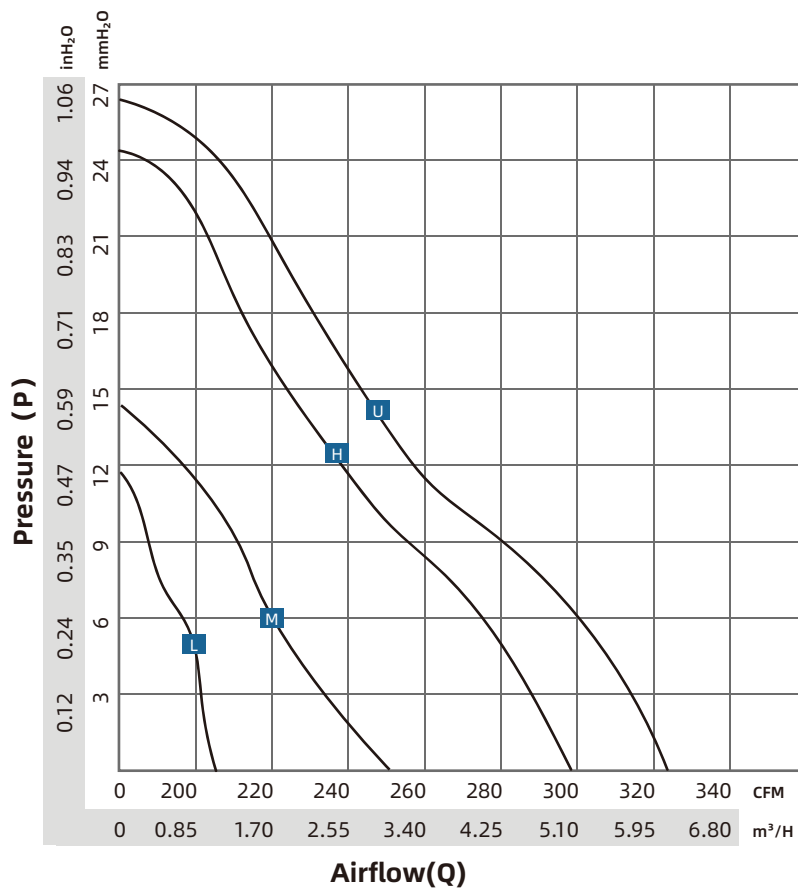

Certification

Options

- Normal/Fault alarm
- Closed-Loop
- Intermittent operation
- PWM speed control
- Lock (stall) protection
- Moisture Protection
- Connector add
- Soft/Delayed start
- Speed limit alarm
- Temperature start/stop
- Voltage speed control
- Reverse protection
- Maximum IP: 67

Brand	RUIAPPLE/瑞安普
English	https://www.ruiapple-fan.com/DC-axial-fans/DC-17251.html
Chinese	https://www.ruiapple-fan.cn/DC-axial-fans/DC-17251.html