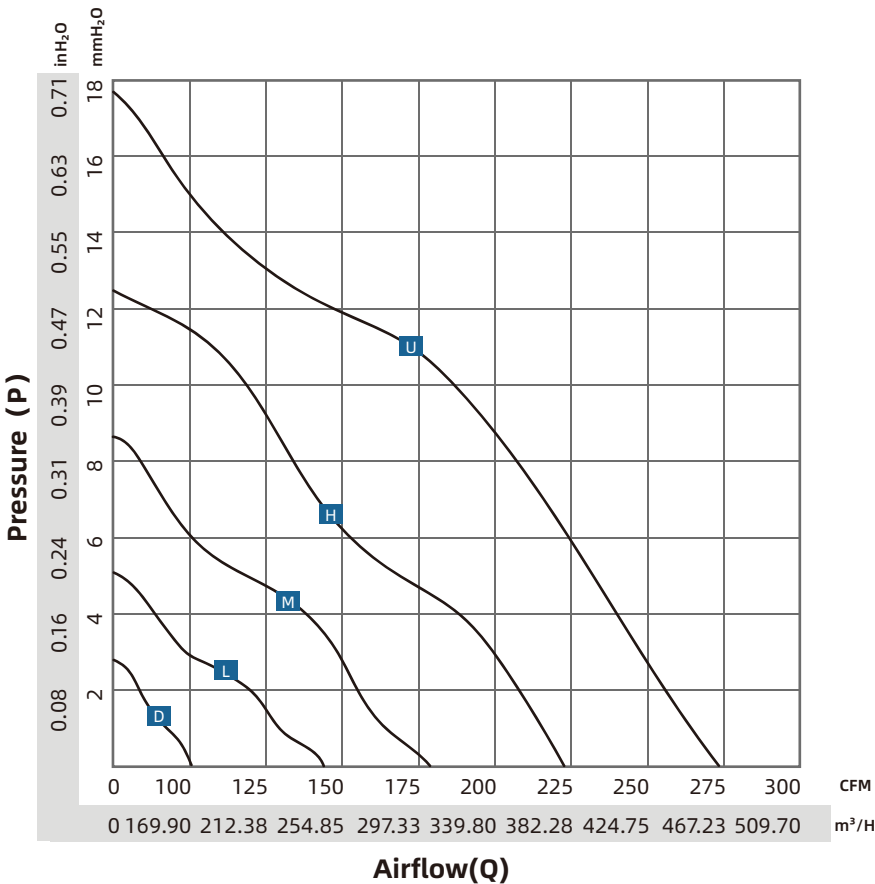

RA-DC17225

DC BRUSHLESS AXIAL FAN

CFM 100.9 ~ 272.5
172*150*25mm

Frame/Blade

- Frame:PBT
- Blade:PBT

Features

- Power Supply:5/12/24V Customizable
- Rotation:Clockwise when facing label
- Operating:Continuous
- Bearings:Ball/oil/Sleeve
- Connection Method:AWG24 specification wire
- Insulation Class:Class B
- Motor:RUIAPPLE Brushless (BLDC)
- Insulation Resistance:10M/500V DC
- Voltage Strength:2 minutes/500AVC - 5mA
- Humidity Range:RH 20% - RH 75%
- Storage Temperature:- 20°C to +75°C
- Operating Temperature:-10°C to +70°
- Maximum:50,000hours

Brand	RUIAPPLE/瑞安普
English	https://www.ruiapple-fan.com/DC-axial-fans/DC-17225.html
Chinese	https://www.ruiapple-fan.cn/DC-axial-fans/DC-17225.html

RA-DC17225

Model	P-Q	Voltage	Current	Power	Speed	Noise	Air Flow	Air Flow	Pressure
No.	P-Q Curve	V	A	W	RPM	dBA	CFM	M ³ /H	mm-H ₂ O
RA-DC17225Dx12	D	12	0.20	2.40	1500	37.4	100.90	171.40	2.92
RA-DC17225Dx24		24	0.11	2.64	1500				
RA-DC17225Lx12	L	12	0.36	4.32	2000	45.1	143.70	244.20	5.60
RA-DC17225Lx24		24	0.21	5.04	2000				
RA-DC17225Lx48		48	0.12	5.76	2000				
RA-DC17225Mx12	M	12	0.65	7.80	2500	50.1	178.70	303.70	8.40
RA-DC17225Mx24		24	0.32	7.68	2500				
RA-DC17225Mx48		48	0.18	8.64	2500				
RA-DC17225Hx12	H	12	1.12	13.44	3000	55.6	221.90	377.10	12.50
RA-DC17225Hx24		24	0.50	12.00	3000				
RA-DC17225Hx48		48	0.26	12.48	3000				
RA-DC17225Ux12	U	12	2.58	30.96	4000	63.4	272.50	463.00	17.89
RA-DC17225Ux24		24	1.30	31.20	4000				
RA-DC17225Ux48		48	0.71	34.08	4000				

Model, (x) represents that the bearing is either a ball bearing (B) or Sleeve bearing (S), depending on customer requirements. For any customized design requirements for the mentioned products, please contact Ruiapple sales. For the latest product information, refer to announcements on the official Ruiapple website at www.ruiapple-fan.com.