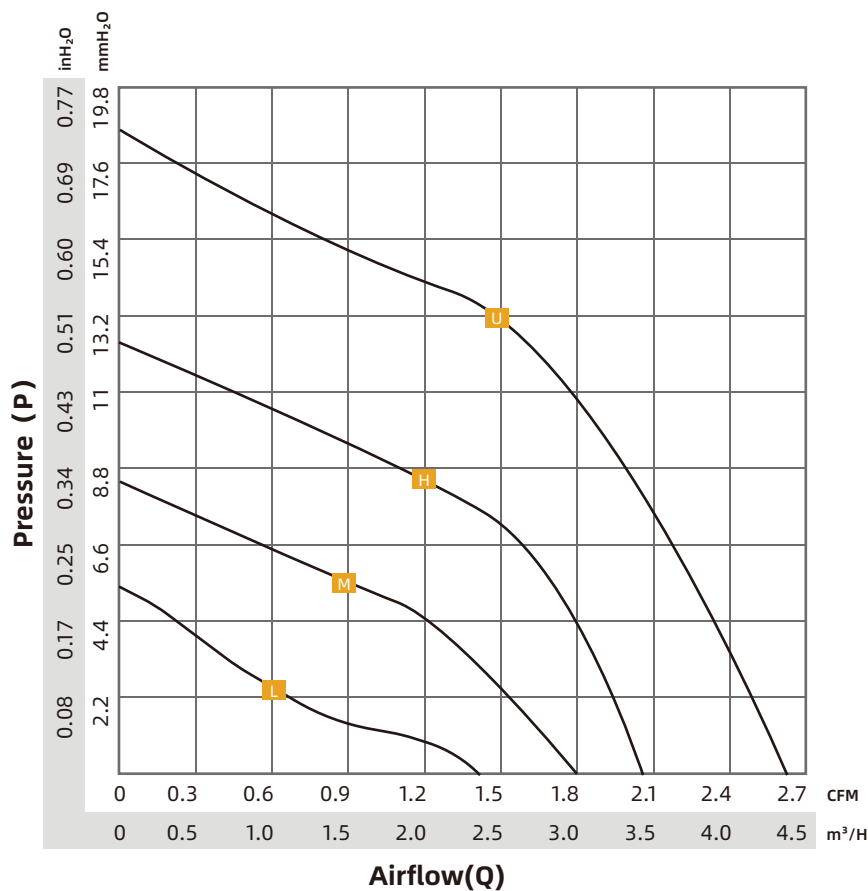

Certification

Options

- PWM speed control
- Voltage speed control
- Intermittent operation
- Temperature start/stop
- Speed limit alarm
- Closed-Loop
- Maximum IP: 68
- Constant Power
- Reverse protection
- Soft/Delayed start
- Lock (stall) protection
- Intermittent Start
- Normal/Fault alarm
- Feedback Signal
- Explosion Proof

Brand	RUIAPPLE/瑞安普
English	https://www.ruiapple-fan.com/Dc-Blower-Fans/DB-4015.html
Chinese	https://www.ruiapple-fan.cn/Dc-Blower-Fans/DB-4015.html