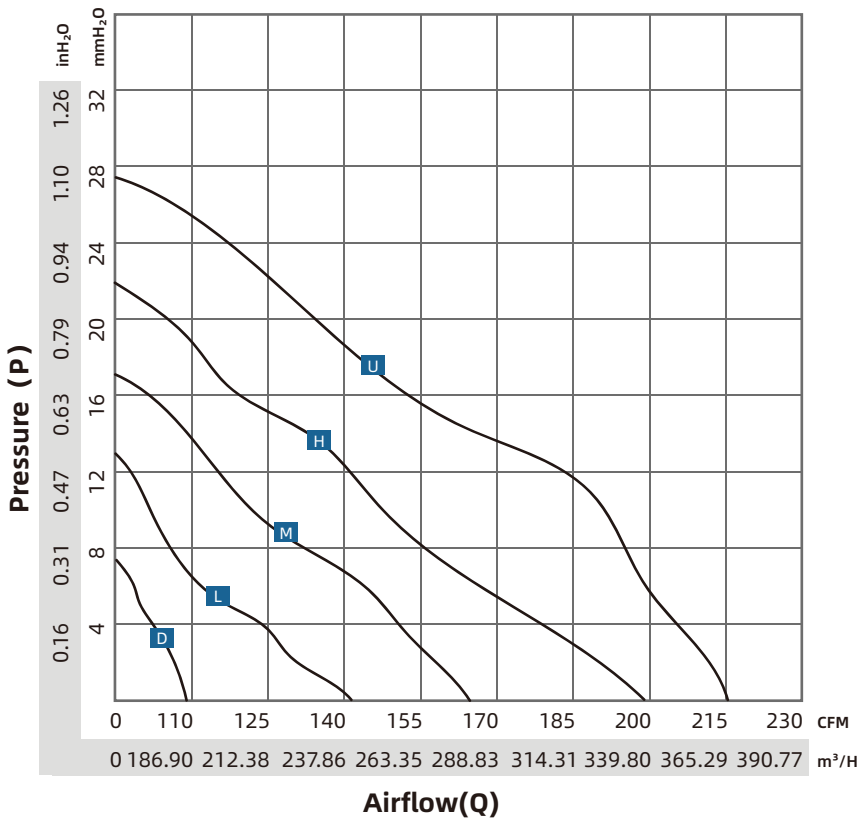

RA-DC12038A

DC BRUSHLESS AXIAL FAN

CFM 107.8 ~ 215.5
120*120*38mm

Brand	RUIAPPLE/瑞安普
English	https://www.ruiapple-fan.com/DC-axial-fans/DC-12038A.html
Chinese	https://www.ruiapple-fan.cn/DC-axial-fans/DC-12038A.html

Frame/Blade

- Frame:PBT
- Blade:PBT

Features

- Power Supply:5/12/24V Customizable
- Rotation:Clockwise when facing label
- Operating:Continuous
- Bearings:Ball/oil/Sleeve
- Connection Method:AWG24 specification wire
- Insulation Class:Class B
- Motor:RUIAPPLE Brushless (BLDC)
- Insulation Resistance:10M/500V DC
- Voltage Strength:2 minutes/500AVC - 5mA
- Humidity Range:RH 20% - RH 75%
- Storage Temperature:- 20°C to +75°C
- Operating Temperature:-10°C to +70°
- Maximum:50,000hours

RA-DC12038A

Model	P-Q	Voltage	Current	Power	Speed	Noise	Air Flow	Air Flow	Pressure
No.	P-Q Curve	V	A	W	RPM	dBA	CFM	M ³ /H	mm-H ₂ O
RA-DC12038A Dx12		12	0.40	4.80	2500				
RA-DC12038A Dx24	D	24	0.22	5.28	2500	48.2	107.80	183.10	7.80
RA-DC12038A Dx48		48	0.13	6.24	2500				
RA-DC12038A Lx12		12	0.65	7.80	3000				
RA-DC12038A Lx24	L	24	0.30	7.20	3000	53.1	142.70	242.50	13.01
RA-DC12038A Lx48		48	0.18	8.64	3000				
RA-DC12038A Mx12		12	1.00	12.00	3500				
RA-DC12038A Mx24	M	24	0.50	12.00	3500	56.4	166.80	283.30	17.28
RA-DC12038A Mx48		48	0.29	13.92	3500				
RA-DC12038A Hx12		12	1.55	18.60	4000				
RA-DC12038A Hx24	H	24	0.80	19.20	4000	59.1	192.50	327.10	22.35
RA-DC12038A Hx48		48	0.40	19.20	4000				
RA-DC12038A Ux12		12	2.30	27.60	4500				
RA-DC12038A Ux24	U	24	1.20	28.80	4500	63.5	215.50	366.10	27.19
RA-DC12038A Ux48		48	0.60	28.80	4500				