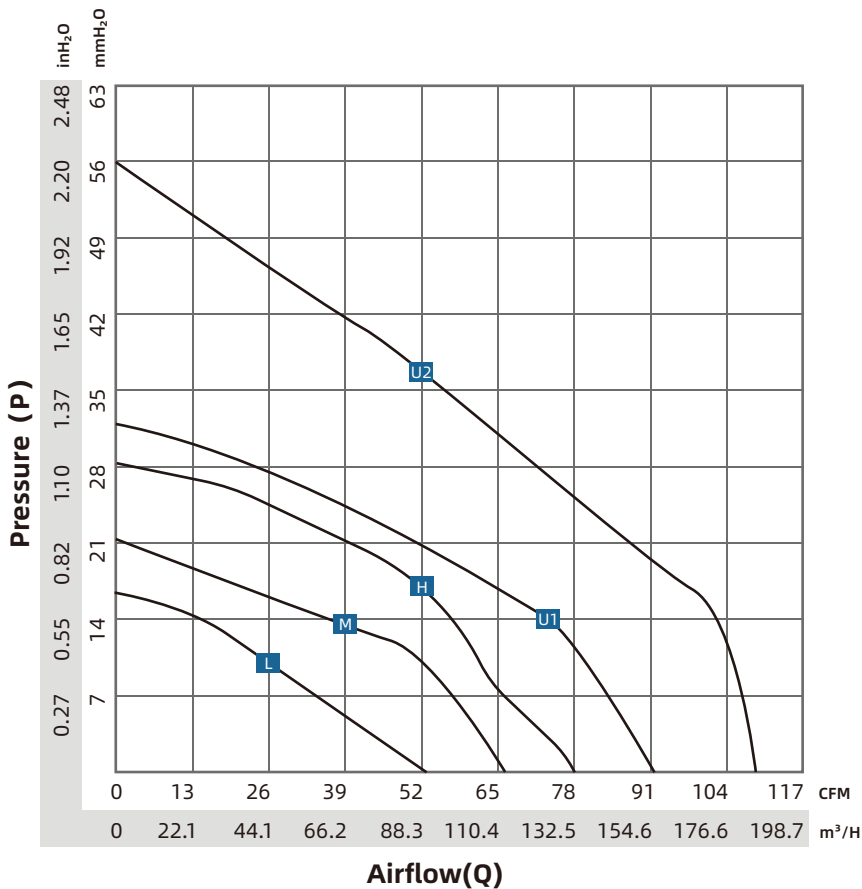

RA-DC8038A

DC BRUSHLESS AXIAL FAN

CFM 52.4 ~ 111.4
80*38mm

Frame/Blade

- Frame:PBT
- Blade:PBT

Features

- Power Supply:5/12/24V Customizable
- Rotation:Clockwise when facing label
- Operating:Continuous
- Bearings:Ball/oil/Sleeve
- Connection Method:AWG24 specification wire
- Insulation Class:Class B
- Motor:RUIAPPLE Brushless (BLDC)
- Insulation Resistance:10M/500V DC
- Voltage Strength:2 minutes/500AVC - 5mA
- Humidity Range:RH 20% - RH 75%
- Storage Temperature:- 20°C to +75°C
- Operating Temperature:-10°C to +70°
- Maximum:50,000hours

Brand	RUIAPPLE/瑞安普
English	https://www.ruiapple-fan.com/DC-axial-fans/DC-8038A.html
Chinese	https://www.ruiapple-fan.cn/DC-axial-fans/DC-8038A.html

RA-DC8038A

Model	P-Q	Voltage	Current	Power	Speed	Noise	Air Flow	Air Flow	Pressure
No.	P-Q Curve	V	A	W	RPM	dBA	CFM	M ³ /H	mm-H ₂ O
RA-DC8038A Lx12		12	0.40	4.80	4500				
RA-DC8038A Lx24	L	24	0.20	4.80	4500	46.6	54.2	92.1	14.82
RA-DC8038A Lx48		48	0.10	4.80	4500				
RA-DC8038A Mx12		12	0.55	6.60	5500				
RA-DC8038A Mx24	M	24	0.28	6.72	5500	53.2	67.6	114.8	21.25
RA-DC8038A Mx48		48	0.14	6.72	5500				
RA-DC8038A Hx12		12	0.80	9.60	6500				
RA-DC8038A Hx24	H	24	0.40	9.60	6500	57.2	78.6	133.5	28.82
RA-DC8038A Hx48		48	0.22	10.56	6500				
RA-DC8038A Uix12		12	1.20	14.40	7500				
RA-DC8038A Uix24	U1	24	0.55	13.20	7500	62.2	92.7	157.5	39.13
RA-DC8038A Uix48		48	0.30	14.40	7500				
RA-DC8038A U2x12		12	1.90	22.80	9000				
RA-DC8038A U2x24	U2	24	1.00	24	9000	64.1	111.4	189.2	55.95
RA-DC8038A U2x48		48	0.55	26.40	9000				

Model, (x) represents that the bearing is either a ball bearing (B) or Sleeve bearing (S), depending on customer requirements. For any customized design requirements for the mentioned products, please contact Ruiapple sales. For the latest product information, refer to announcements on the official Ruiapple website at www.ruiapple-fan.com.