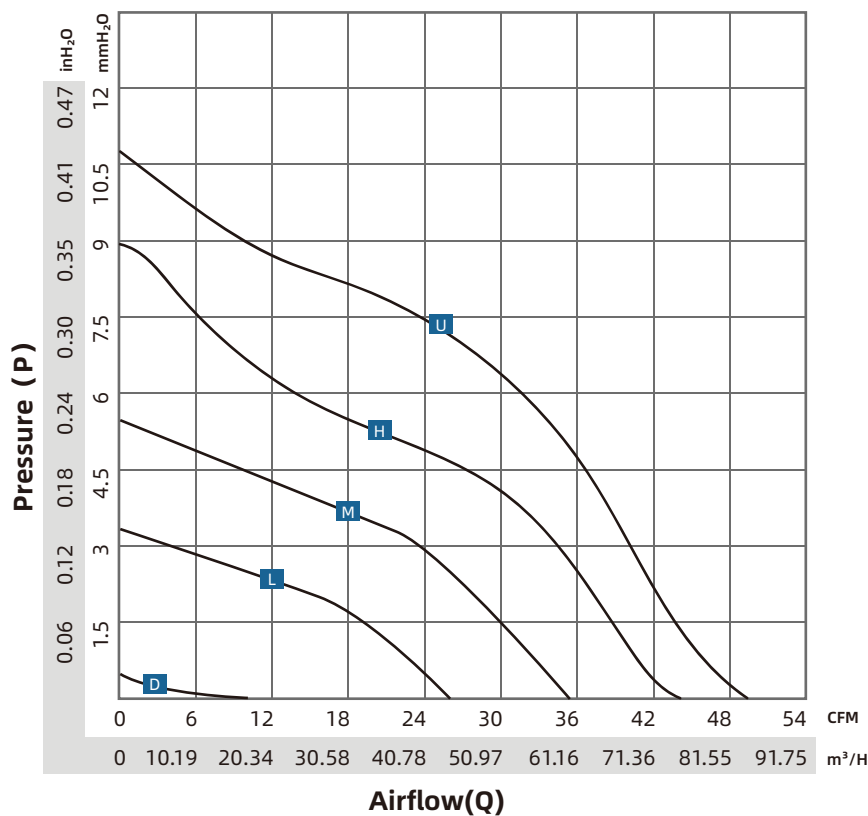

RA-DC7025

DC BRUSHLESS AXIAL FAN

CFM 10.6 ~ 49.6
70*70*25mm

Frame/Blade

- Frame:PBT
- Blade:PBT

Features

- Power Supply:5/12/24V Customizable
- Rotation:Clockwise when facing label
- Operating:Continuous
- Bearings:Ball/oil/Sleeve
- Connection Method:AWG24 specification wire
- Insulation Class:Class B
- Motor:RUIAPPLE Brushless (BLDC)
- Insulation Resistance:10M/500V DC
- Voltage Strength:2 minutes/500AVC - 5mA
- Humidity Range:RH 20% - RH 75%
- Storage Temperature:- 20°C to +75°C
- Operating Temperature:-10°C to +70°
- Maximum:50,000hours

Certification

Options

- Normal/Fault alarm
- Closed-Loop
- Intermittent operation
- PWM speed control
- Lock (stall) protection
- Moisture Protection
- Connector add
- Soft/Delayed start
- Speed limit alarm
- Temperature start/stop
- Voltage speed control
- Reverse protection
- Maximum IP: 67

Brand	RUIAPPLE/瑞安普
English	https://www.ruiapple-fan.com/DC-axial-fans/DC-7025.html
Chinese	https://www.ruiapple-fan.cn/DC-axial-fans/DC-7025.html