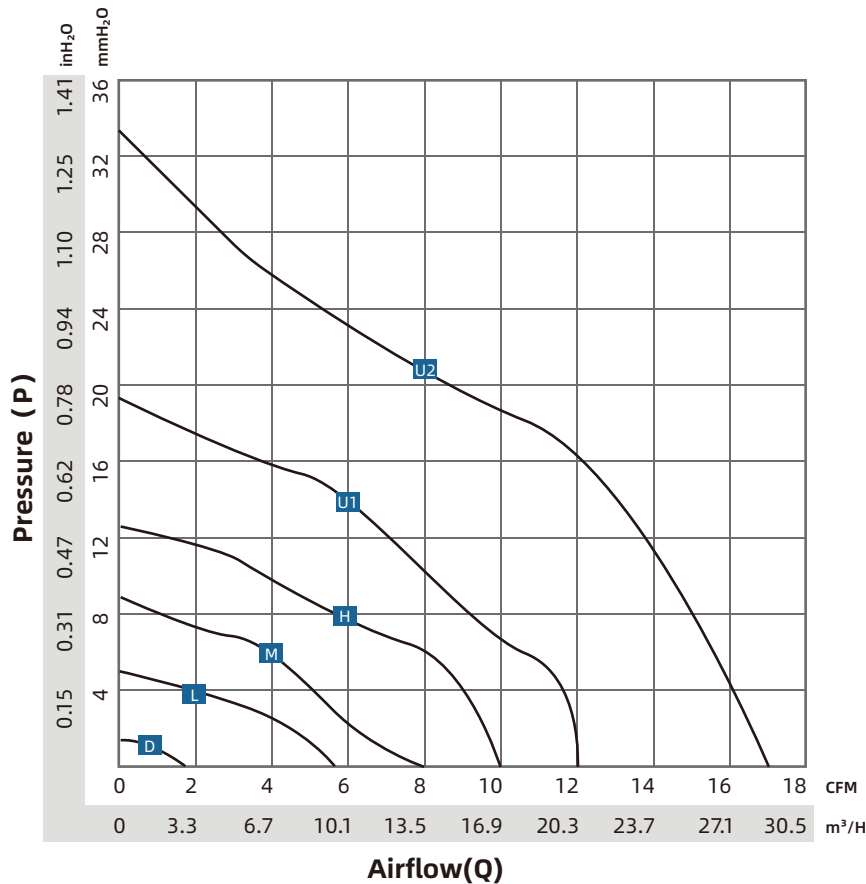

RA-DC4020

DC BRUSHLESS AXIAL FAN

CFM 1.8 ~ 12.2
40*40*20mm

Frame/Blade

- Frame:PBT
- Blade:PBT

Features

- Power Supply:5/12/24V Customizable
- Rotation:Clockwise when facing label
- Operating:Continuous
- Bearings:Ball/oil/Sleeve
- Connection Method:AWG24 specification wire
- Insulation Class:Class B
- Motor:RUIAPPLE Brushless (BLDC)
- Insulation Resistance:10M/500V DC
- Voltage Strength:2 minutes/500AVC - 5mA
- Humidity Range:RH 20% - RH 75%
- Storage Temperature:- 20°C to +75°C
- Operating Temperature:-10°C to +70°
- Maximum:50,000hours

Brand	RUIAPPLE/瑞安普
English	https://www.ruiapple-fan.com/DC-axial-fans/DC-4020.html
Chinese	https://www.ruiapple-fan.cn/DC-axial-fans/DC-4020.html

RA-DC4020

Model	P-Q	Voltage	Current	Power	Speed	Noise	Air Flow	Air Flow	Pressure
No.	P-Q Curve	V	A	W	RPM	dBA	CFM	M ³ /H	mm-H ₂ O
RA-DC4020Dx5		5	0.06	0.30	3000				
RA-DC4020Dx12	D	12	0.04	0.48	3000	27.8	1.80	3.06	1.04
RA-DC4020Dx24		24	0.03	0.72	3000				
RA-DC4020Lx5		5	0.14	0.70	6000				
RA-DC4020Lx12	L	12	0.07	0.84	6000	24.8	5.70	9.68	4.82
RA-DC4020Lx24		24	0.05	1.20	6000				
RA-DC4020Mx5		5	0.15	0.75	8000				
RA-DC4020Mx12	M	12	0.07	0.84	8000	33.4	8.0	13.59	8.68
RA-DC4020Mx24		24	0.05	1.20	8000				
RA-DC4020Hx12		12	0.13	1.56	10000				
RA-DC4020Hx24	H	24	0.07	1.68	10000	37.1	10.0	16.99	13.51
RA-DC4020U1x12		12	0.22	2.64	12000				
RA-DC4020U1x24	U1	24	0.11	2.64	12000	42.6	12.2	20.80	18.90
RA-DC4020U2x12		12	0.32	3.84	16000				
RA-DC4020U2x24	U2	24	0.16	3.84	16000	50.5	17.3	29.39	33.8

Model, (x) represents that the bearing is either a ball bearing (B) or Sleeve bearing (S), depending on customer requirements. For any customized design requirements for the mentioned products, please contact Ruiapple sales. For the latest product information, refer to announcements on the official Ruiapple website at www.ruiapple-fan.com.