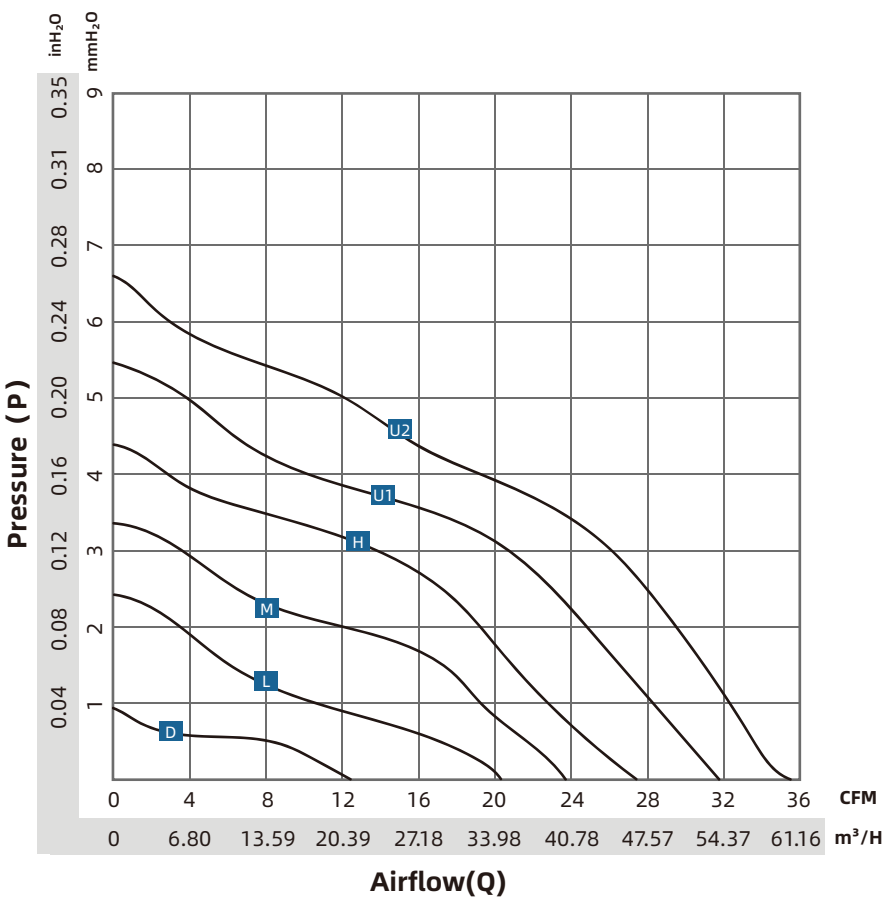

RA-DC7015

DC BRUSHLESS AXIAL FAN

CFM 12.3 ~ 35.5
70*70*15mm

Frame/Blade

- Frame:PBT
- Blade:PBT

Features

- Power Supply:5/12/24V Customizable
- Rotation:Clockwise when facing label
- Operating:Continuous
- Bearings:Ball/oil/Sleeve
- Connection Method:AWG24 specification wire
- Insulation Class:Class B
- Motor:RUIAPPLE Brushless (BLDC)
- Insulation Resistance:10M/500V DC
- Voltage Strength:2 minutes/500AVC - 5mA
- Humidity Range:RH 20% - RH 75%
- Storage Temperature:- 20°C to +75°C
- Operating Temperature:-10°C to +70°
- Maximum:50,000hours

Brand	RUIAPPLE/瑞安普
English	https://www.ruiapple-fan.com/DC-axial-fans/DC-7015.html
Chinese	https://www.ruiapple-fan.cn/DC-axial-fans/DC-7015.html

RA-DC7015

Model	P-Q	Voltage	Current	Power	Speed	Noise	Air Flow	Air Flow	Pressure
No.	P-Q Curve	V	A	W	RPM	dBA	CFM	M ³ /H	mm-H ₂ O
RA-DC7015Dx5	D	5	0.07	0.35	2000	21.1	12.30	20.90	0.99
RA-DC7015Dx12		12	0.05	0.60	2000				
RA-DC7015Lx5	L	5	0.18	0.90	3000	28.0	20.30	34.49	2.42
RA-DC7015Lx12		12	0.08	0.96	3000				
RA-DC7015Lx24		24	0.06	1.44	3000				
RA-DC7015Mx5	M	5	0.23	1.15	3500	32.0	23.70	40.27	3.30
RA-DC7015Mx12		12	0.12	1.44	3500				
RA-DC7015Mx24		24	0.07	1.68	3500				
RA-DC7015Hx12	H	12	0.16	1.92	4000	35.2	27.60	46.89	4.31
RA-DC7015Hx24		24	0.10	2.40	4000				
RA-DC7015U1x12	U1	12	0.20	2.40	4500	39.0	31.80	54.03	5.54
RA-DC7015U1x24		24	0.12	2.88	4500				
RA-DC7015U2x12	U2	12	0.16	3.12	5000	41.8	35.50	60.31	6.66
RA-DC7015U2x24		24	0.14	3.36	5000				

Model, (x) represents that the bearing is either a ball bearing (B) or Sleeve bearing (S), depending on customer requirements. For any customized design requirements for the mentioned products, please contact Ruiapple sales. For the latest product information, refer to announcements on the official Ruiapple website at www.ruiapple-fan.com.