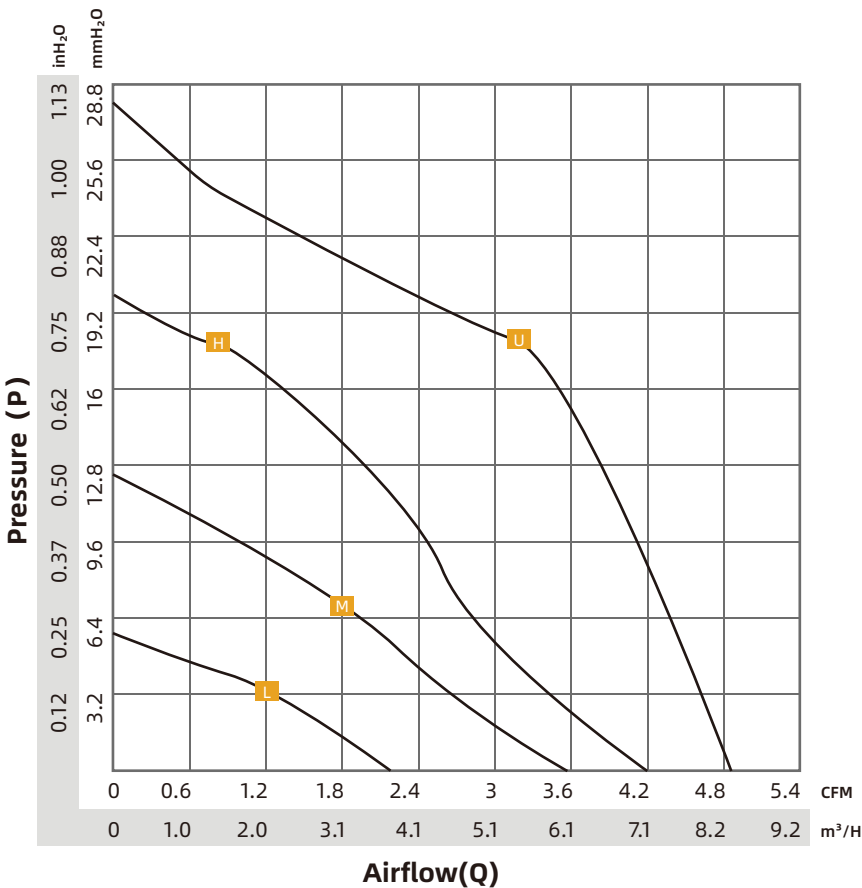

Certification

Options

- PWM speed control
- Voltage speed control
- Intermittent operation
- Temperature start/stop
- Speed limit alarm
- Closed-Loop
- Maximum IP: 68
- Constant Power
- Reverse protection
- Soft/Delayed start
- Lock (stall) protection
- Intermittent Start
- Normal/Fault alarm
- Feedback Signal
- Explosion Proof

Brand	RUIAPPLE/瑞安普
English	https://www.ruiapple-fan.com/Dc-Blower-Fans/DB-5015A.html
Chinese	https://www.ruiapple-fan.cn/Dc-Blower-Fans/DB-5015A.html