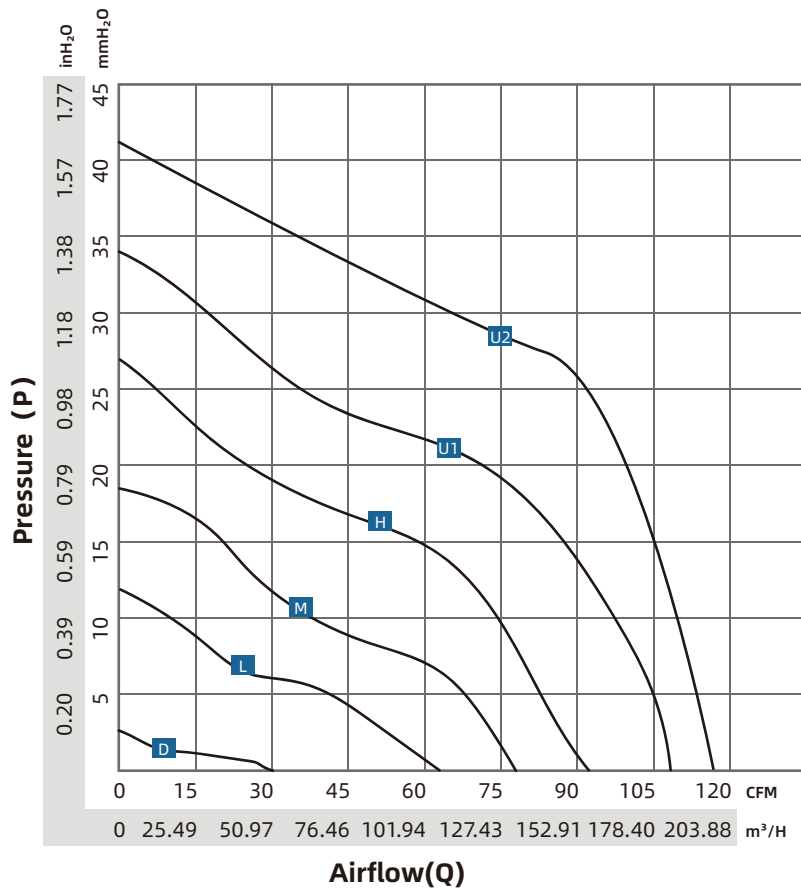

RA-DC8038

DC BRUSHLESS AXIAL FAN

CFM 30.5 ~ 118.9
80*80*38mm

Frame/Blade

- Frame:PBT
- Blade:PBT

Features

- Power Supply:5/12/24V Customizable
- Rotation:Clockwise when facing label
- Operating:Continuous
- Bearings:Ball/oil/Sleeve
- Connection Method:AWG24 specification wire
- Insulation Class:Class B
- Motor:RUIAPPLE Brushless (BLDC)
- Insulation Resistance:10M/500V DC
- Voltage Strength:2 minutes/500AVC - 5mA
- Humidity Range:RH 20% - RH 75%
- Storage Temperature:- 20°C to +75°C
- Operating Temperature:-10°C to +70°
- Maximum:50,000hours

Brand	RUIAPPLE/瑞安普
English	https://www.ruiapple-fan.com/DC-axial-fans/DC-8038.html
Chinese	https://www.ruiapple-fan.cn/DC-axial-fans/DC-8038.html

RA-DC8038

Model	P-Q	Voltage	Current	Power	Speed	Noise	Air Flow	Air Flow	Pressure
No.	P-Q Curve	V	A	W	RPM	dBA	CFM	M ³ /H	mm-H ₂ O
RA-DC8038Dx12	D	12	0.14	1.68	2500	34.2	30.50	51.80	3.35
RA-DC8038Dx24		24	0.10	2.40	2500				
RA-DC8038Lx12	L	12	0.46	5.46	4500	51.1	63.10	107.2	12.63
RA-DC8038Lx24		24	0.30	7.20	4500				
RA-DC8038Lx48		48	0.15	7.20	4500				
RA-DC8038Mx12	M	12	0.85	10.20	5500	56.0	77.80	132.20	18.63
RA-DC8038Mx24		24	0.45	10.80	5500				
RA-DC8038Mx48		48	0.23	11.04	5500				
RA-DC8038Hx12	H	12	1.10	13.20	6500	61.7	92.90	157.80	26.95
RA-DC8038Hx24		24	0.55	13.20	6500				
RA-DC8038Hx48		48	0.30	14.40	6500				
RA-DC8038U1x12	U1	12	1.75	21.00	7500	67.0	108.30	184.0	34.96
RA-DC8038U1x24		24	0.85	20.40	7500				
RA-DC8038U1x48		48	0.43	20.64	7500				
RA-DC8038U2x12	U2	12	2.70	32.40	9000	69.3	118.90	202.1	42.26
RA-DC8038U2x24		24	1.40	33.60	9000				
RA-DC8038U2x48		48	0.75	36.00	9000				

Model, (x) represents that the bearing is either a ball bearing (B) or Sleeve bearing (S), depending on customer requirements. For any customized design requirements for the mentioned products, please contact Ruiapple sales. For the latest product information, refer to announcements on the official Ruiapple website at www.ruiapple-fan.com.